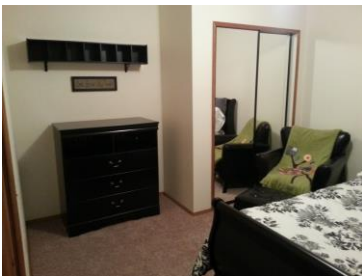

Possible other services
Airport shuttle
El Shaddai Service Shuttle